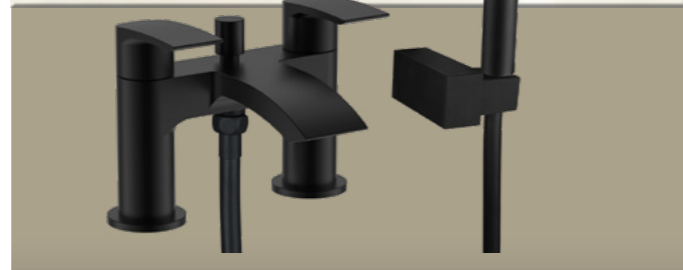

Bath shower mixer with Shower Kit HP1 Black TRAY Chrome TRAT