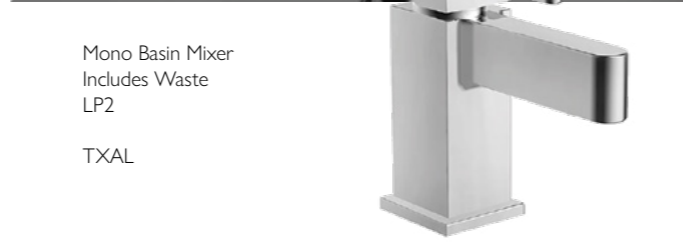

Mono Basin Mixer
Includes Waste
LP2
TXAL