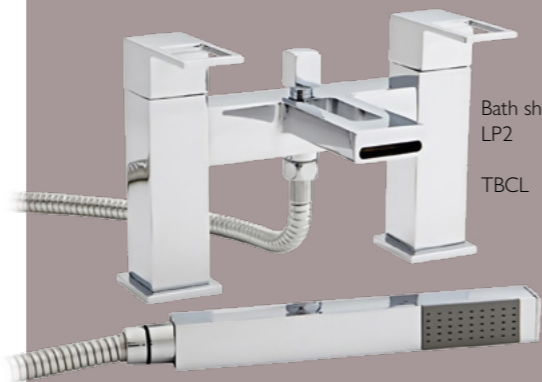

Bath shower mixer LP2

TBCL

TBCM