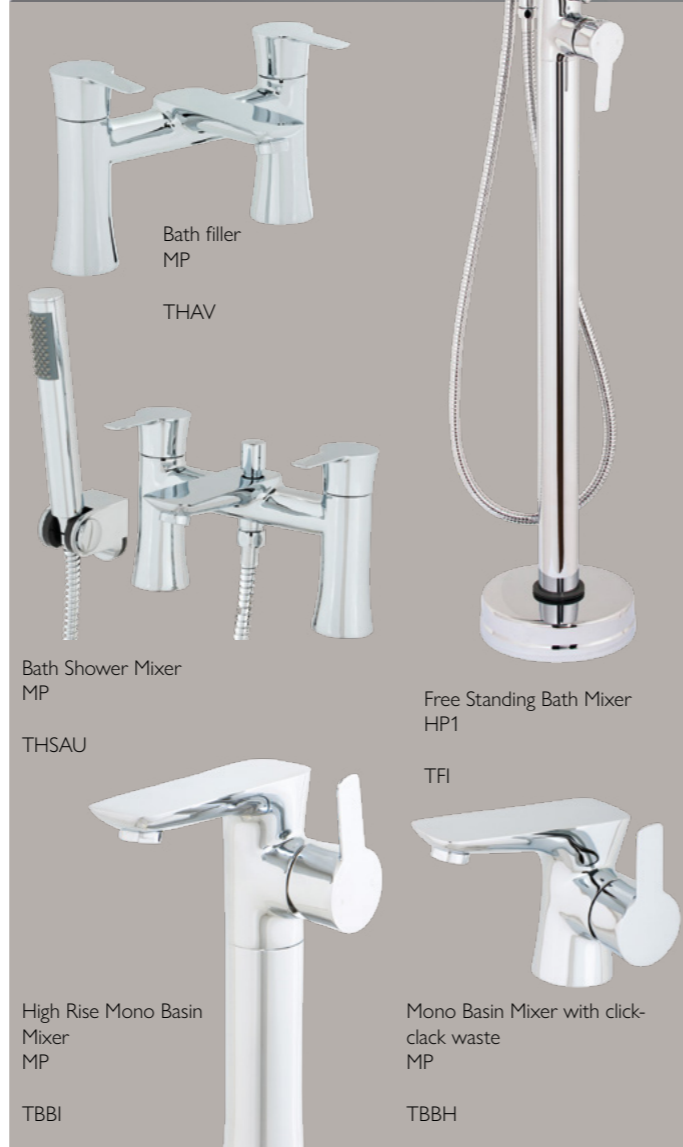

THSS

Mono Basin Mixer with Push
Button waste
LP2

TBAC

Mini Mono Basin Mixer with
Push Button waste
LP2

TBAB

nuie

5
YEAR
Guarantee

Mono Basin Mixer with Push Button Waste LP2