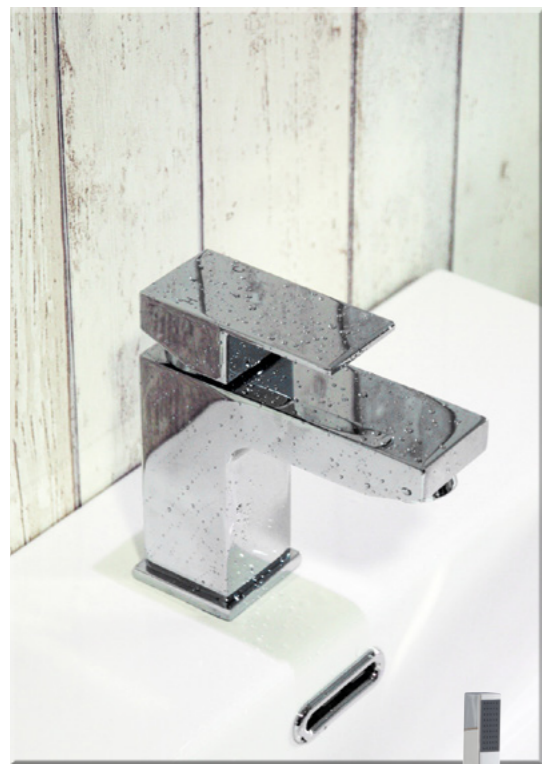

Square designer bath filler HP1

THAS

Square designer wall mounted bath shower mixer HP1

TWHS

Wall Mounted Basin Mixer HP1

TWBD

Square designer wall mounted bath filler HP1

TWHR

Mono Basin mixer with click-clack waste HP1

TBBC

Bath Shower Mixer HP1

THSAP