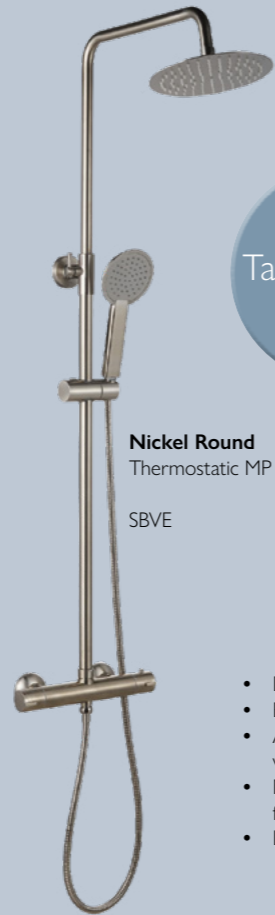

Thermostatic Mixer Shower + Care Kit
Brass LP2

SHA

EXPOSED Showers

Slide Rail Kit
Brass/ABS H680mm
LP1
Outlet Elbow included

SSB

VADO

- Integrated flow regulators within both outlets to reduce water usage and new Eco Spray technology, this shower can save you up to 16.7% water at 3.0 bar water pressure.
- Vado's exceptional 12-year guarantee ensures an invigorating and enriched showering experience for years to come.

Open halo form delivers an attractive, cross-spray water pattern that not only looks beautiful but saves water too.

Premium COLLECTION

Thermostatic Shower Column
SVU

Single Function Slide rail Shower Kit
Without outlet
MP

MP SSLA MP

SLIMLINE **Thermostatic Bar Valve Shower System**

Brass Round
Thermostatic MP
SBVA

Black Round
Thermostatic MP
SBVC

Nickel Round
Thermostatic MP
SBVE

Chrome Round
Thermostatic MP
SBVG

Matching
Taps on page
177