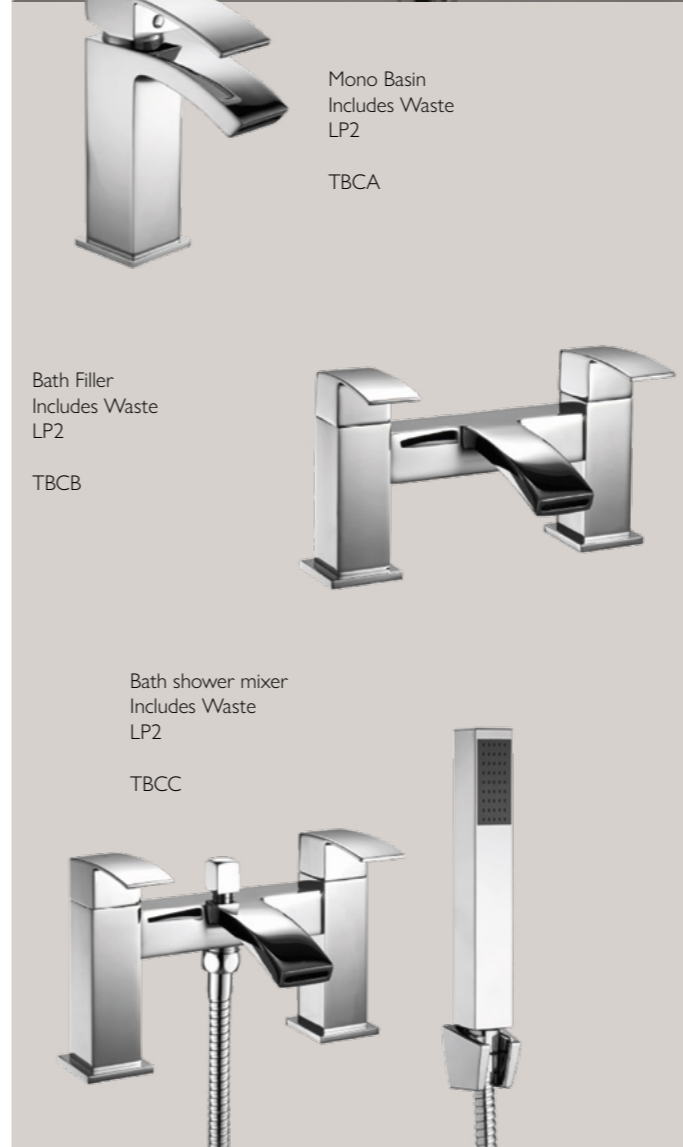

THSS

Mono Basin Mixer with Push
Button waste
LP2

TBAC

Mini Mono Basin Mixer with
Push Button waste
LP2

TBAB

nuie

5
YEAR
Guarantee

Mono Basin Mixer with Push Button Waste LP2