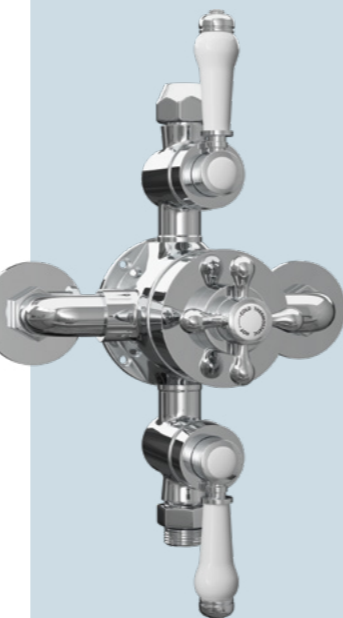

THSAE

BAR VALVES

Cool Touch Round Thermostatic Bar Valve

SVAJ

Round Thermostatic Bar Valve

SVAN MP

Square Thermostatic Bar Valve

SVAO MP

Minimalist Thermostatic Bar Valve

STBA LP

Vertical Thermostatic Bar Valve
Bottom outlet LP2

SVUJI

TRADITIONAL THERMOSTATIC VALVES

1 outlet

SVAQ MP

2 outlets.