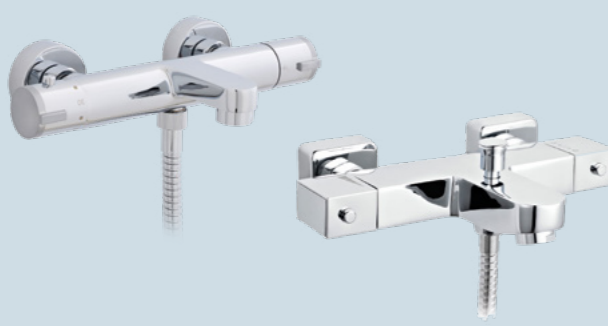

Thermostatic Bath Shower Mixer
Shower kit not included HP1

THSAF

Thermostatic Bath Shower Mixer
Shower kit not included HP1

THSAE

BAR VALVES

SVAJ

SVAN MP

SVAO MP

STBA LP

SVUJI