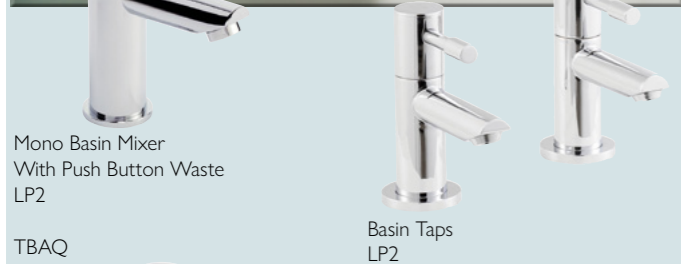

TBCO

Basin Mixer LP2

TBCP

Bath Mixer LP2

TBCQ

Bath Shower Mixer LP2

TBCR

Mono Basin Mixer
With Push Button Waste
LP2

TBAQ

Basin Taps
LP2

Economy Mono Basin Mixer
Swivel Spout & Pop-Up Waste
LP2

TBAN

TBAM

High Rise Mixer
Swivel Spout without waste
LP2

TBAO

Bath Shower Mixer
HP1