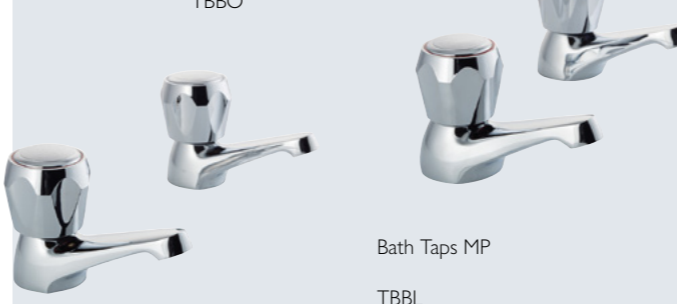

TBBN

TBBO

Basin Taps MP

TBBK

THSAO