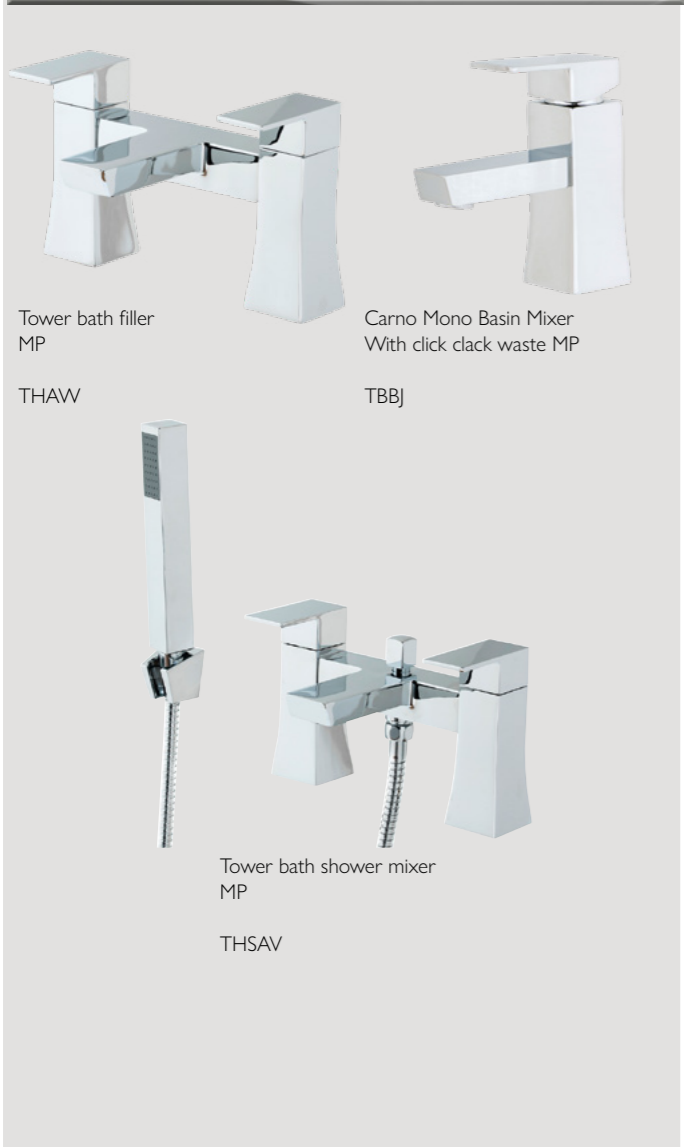

THSS

Mono Basin Mixer with Push
Button waste
LP2

TBAC

Mini Mono Basin Mixer with
Push Button waste
LP2

TBAB

nuie

5
YEAR
Guarantee

Mono Basin Mixer with Push Button Waste LP2