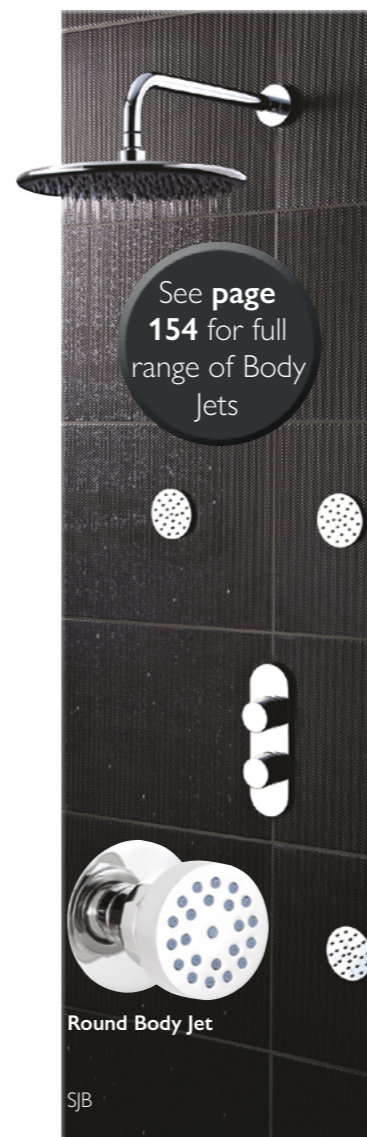

SFHG

MP

COMPLETE FIXED HEADS

Rectangular Shower Head with Waterfall
Suitable for use with twin valve with diverter, triple valve or triple valve with diverter 430 x 200mm

SFHK

MP

Ultra Thin
200 x 430mm

SFHT

MP

Round Body Jet

SJB

Shower Arms

WALL MOUNTED

Contemporary Arm
L345mm

SFHV

Contemporary Arm
L345mm