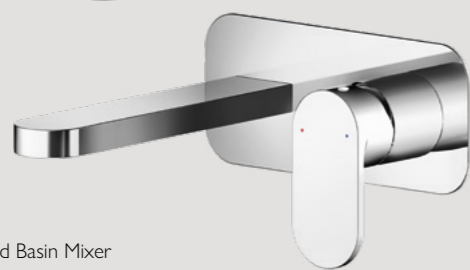

TBCG

Wall Mounted Basin Mixer LP2